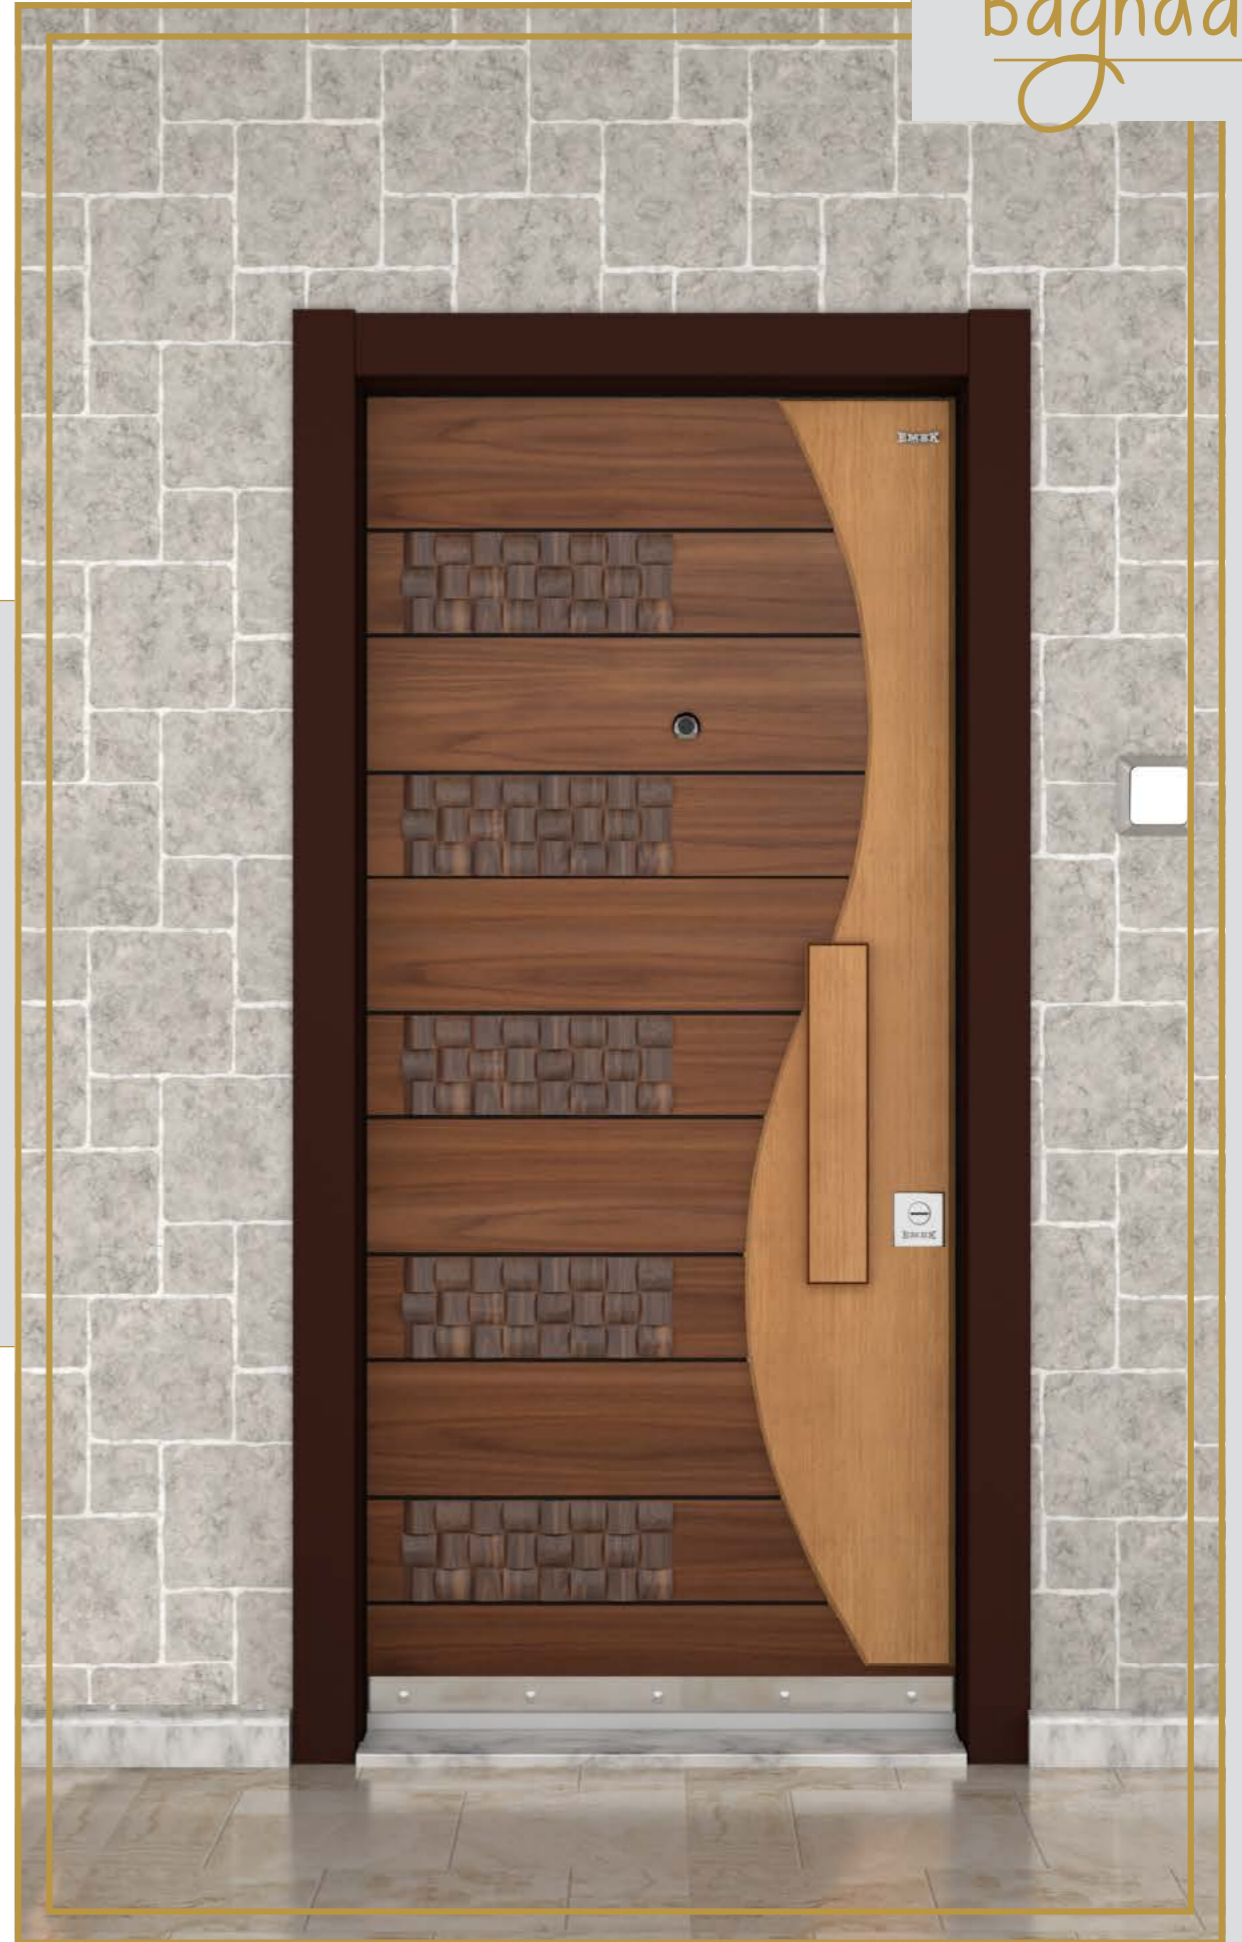

Zurich

Capital GROUP

emek

Baghdad