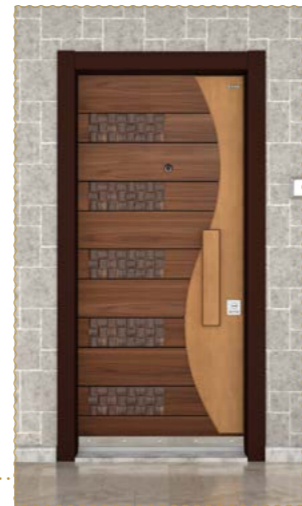

EMEK is a leader in the European market!

EMEK manufactures a range of doors for the Domestic, Industrial and Commercial markets.

SIZE (mm)
1000x2050x100

SIZE (mm)
1000x2050x100

page. 8

Zurich

Baghdad

page. 9