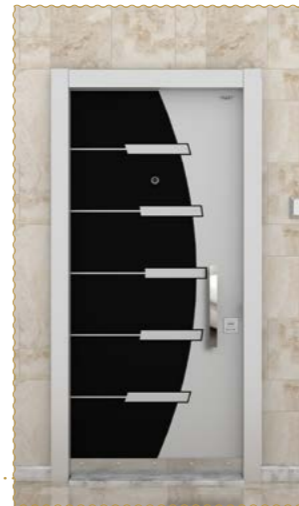

Baghdad

page. 9

page. 14

Abello